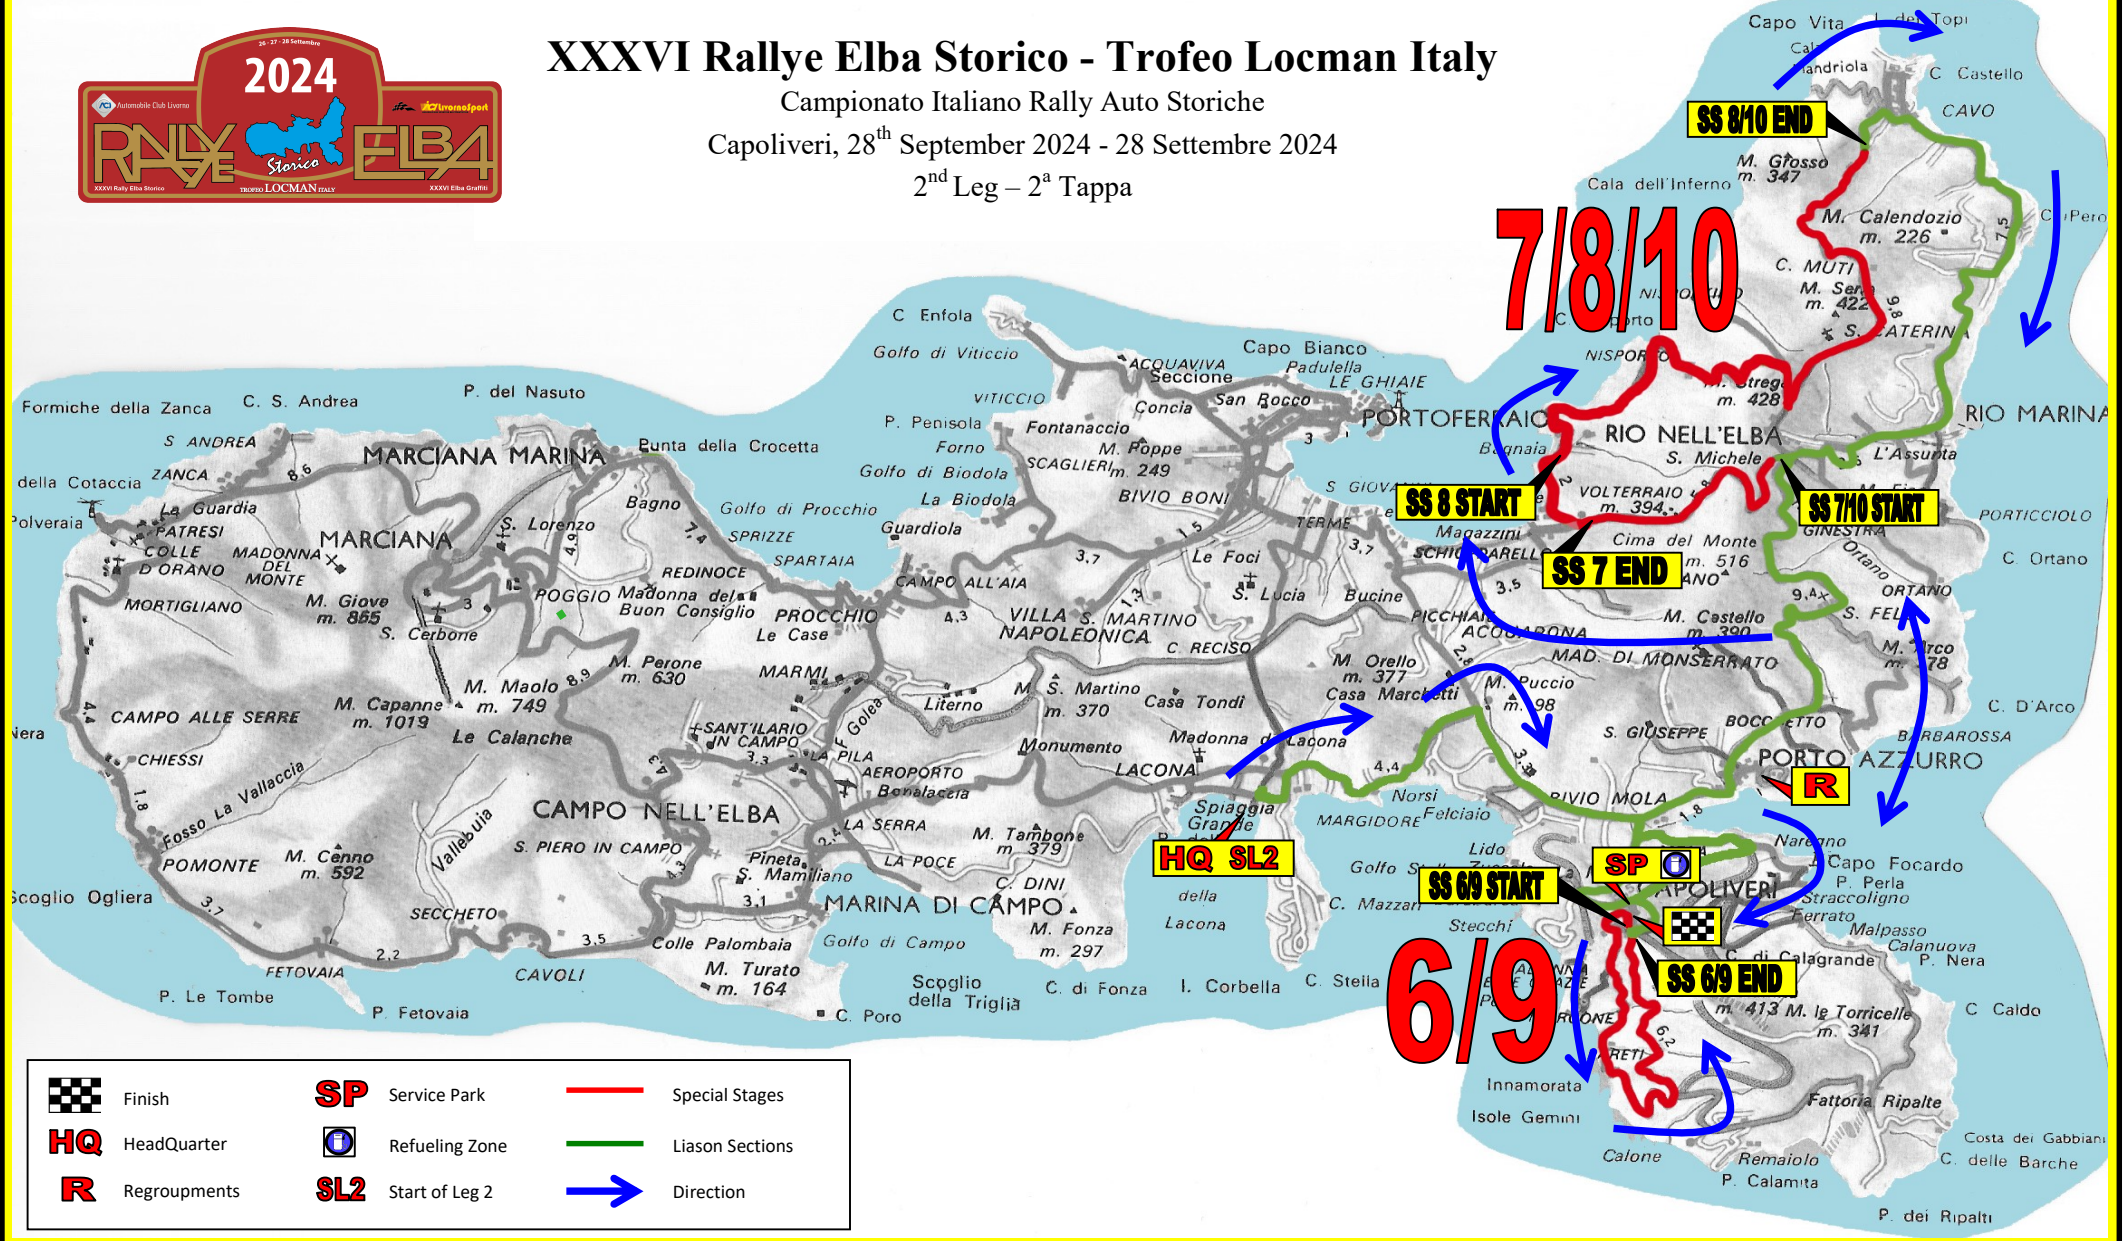

# XXXVI Rallye Elba Storico - Trofeo Locman Italy

Campionato Italiano Rally Auto Storiche

Capoliveri, 27<sup>th</sup> September 2024 - 27 Settembre 2024

1<sup>st</sup> Leg - 1<sup>a</sup> Tappa

	Start	<b>SP</b>	Service Park		Special Stages
<b>HQ</b>	HeadQuarter		Refueling Zone		Liaison Sections
<b>R</b>	Regroupments	<b>EL1</b>	End of Leg 1		Direction

# XXXVI Rallye Elba Storico - Trofeo Locman Italy

Campionato Italiano Rally Auto Storiche

Capoliveri, 28<sup>th</sup> September 2024 - 28 Settembre 2024

2<sup>nd</sup> Leg - 2<sup>a</sup> Tappa

	Finish	<b>SP</b>	Service Park		Special Stages
<b>HQ</b>	HeadQuarter		Refueling Zone		Liaison Sections
<b>R</b>	Regroupments	<b>SL2</b>	Start of Leg 2		Direction